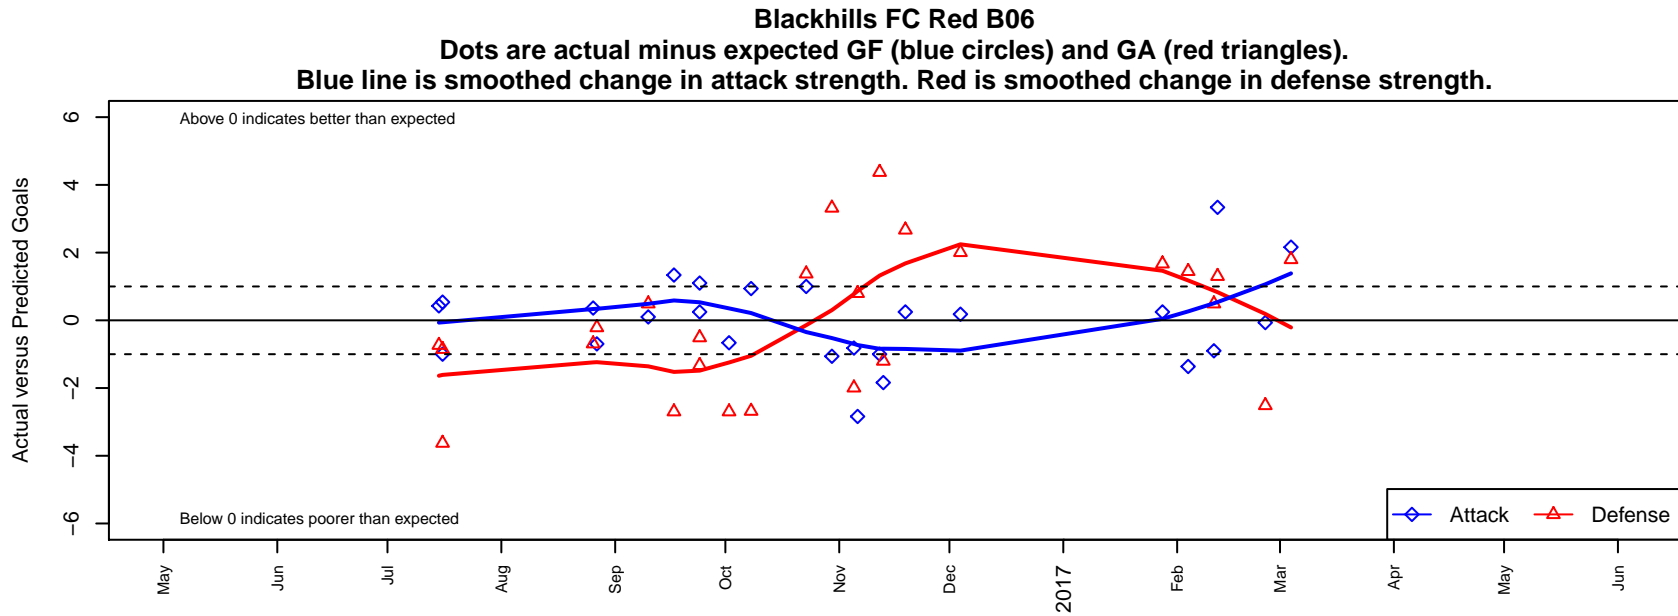

**attack and defense variance (black dot)
relative to other teams
and top 10 in region**

**attack and defense rating
relative to others at age
and all opponents in last 13 months**

Blackhills FC Red B06

Blackhills FC
Olympia, WA
B06 total strength=284
attack=0.27 defense=0.1
fall league = RCL B06 Div 5 9Aside
spr league = Win RCL B06 Div 5

alt names used:
Blackhills FC B06 B
Blackhills FC B06 Red B
Blackhills FC B06 Red
Blackhills FC B06 Red B

Venues played:
2016 KITG BU11 Green
2016 River Jam Samba U11
2016 RCL B06 Div 5 9Aside
2016 Win RCL B06 Div 5