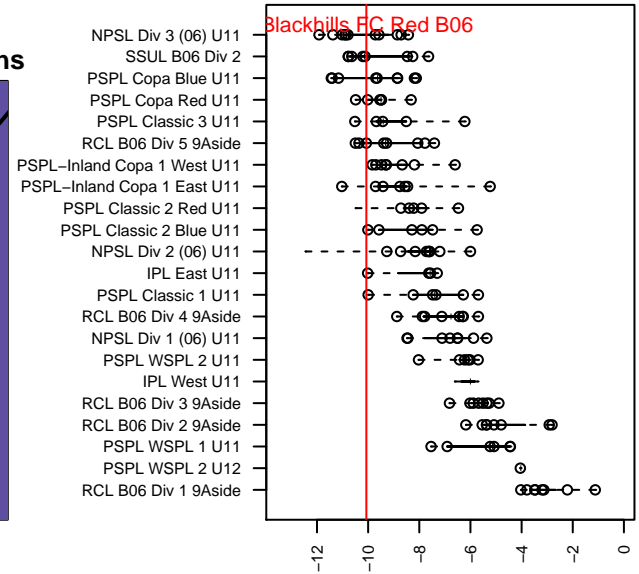

**attack and defense rating
relative to others at age
and all opponents in last 13 months**