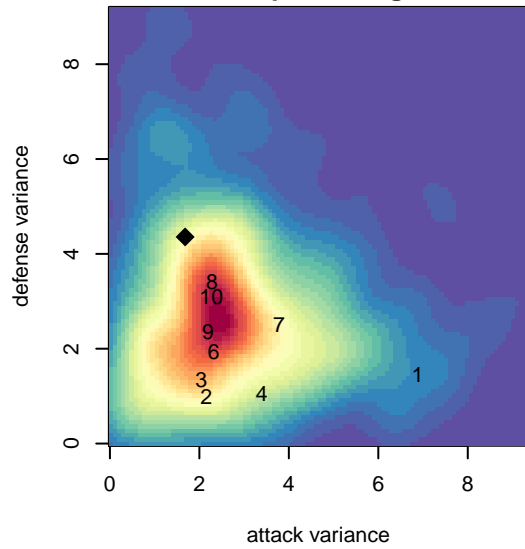

Blackhills FC Red B06

Blackhills FC
 Olympia, WA
 B06 total strength=284
 attack=0.27 defense=0.1
 fall league = RCL B06 Div 5 9Aside
 spr league = Win RCL B06 Div 5

alt names used:
 Blackhills FC B06 B
 Blackhills FC B06 Red B
 Blackhills FC B06 Red
 Blackhills FC B06 Red B

Venues played:
 2016 KITG BU11 Green
 2016 River Jam Samba U11
 2016 RCL B06 Div 5 9Aside
 2016 Win RCL B06 Div 5

**attack and defense variance (black dot)
relative to other teams
and top 10 in region**